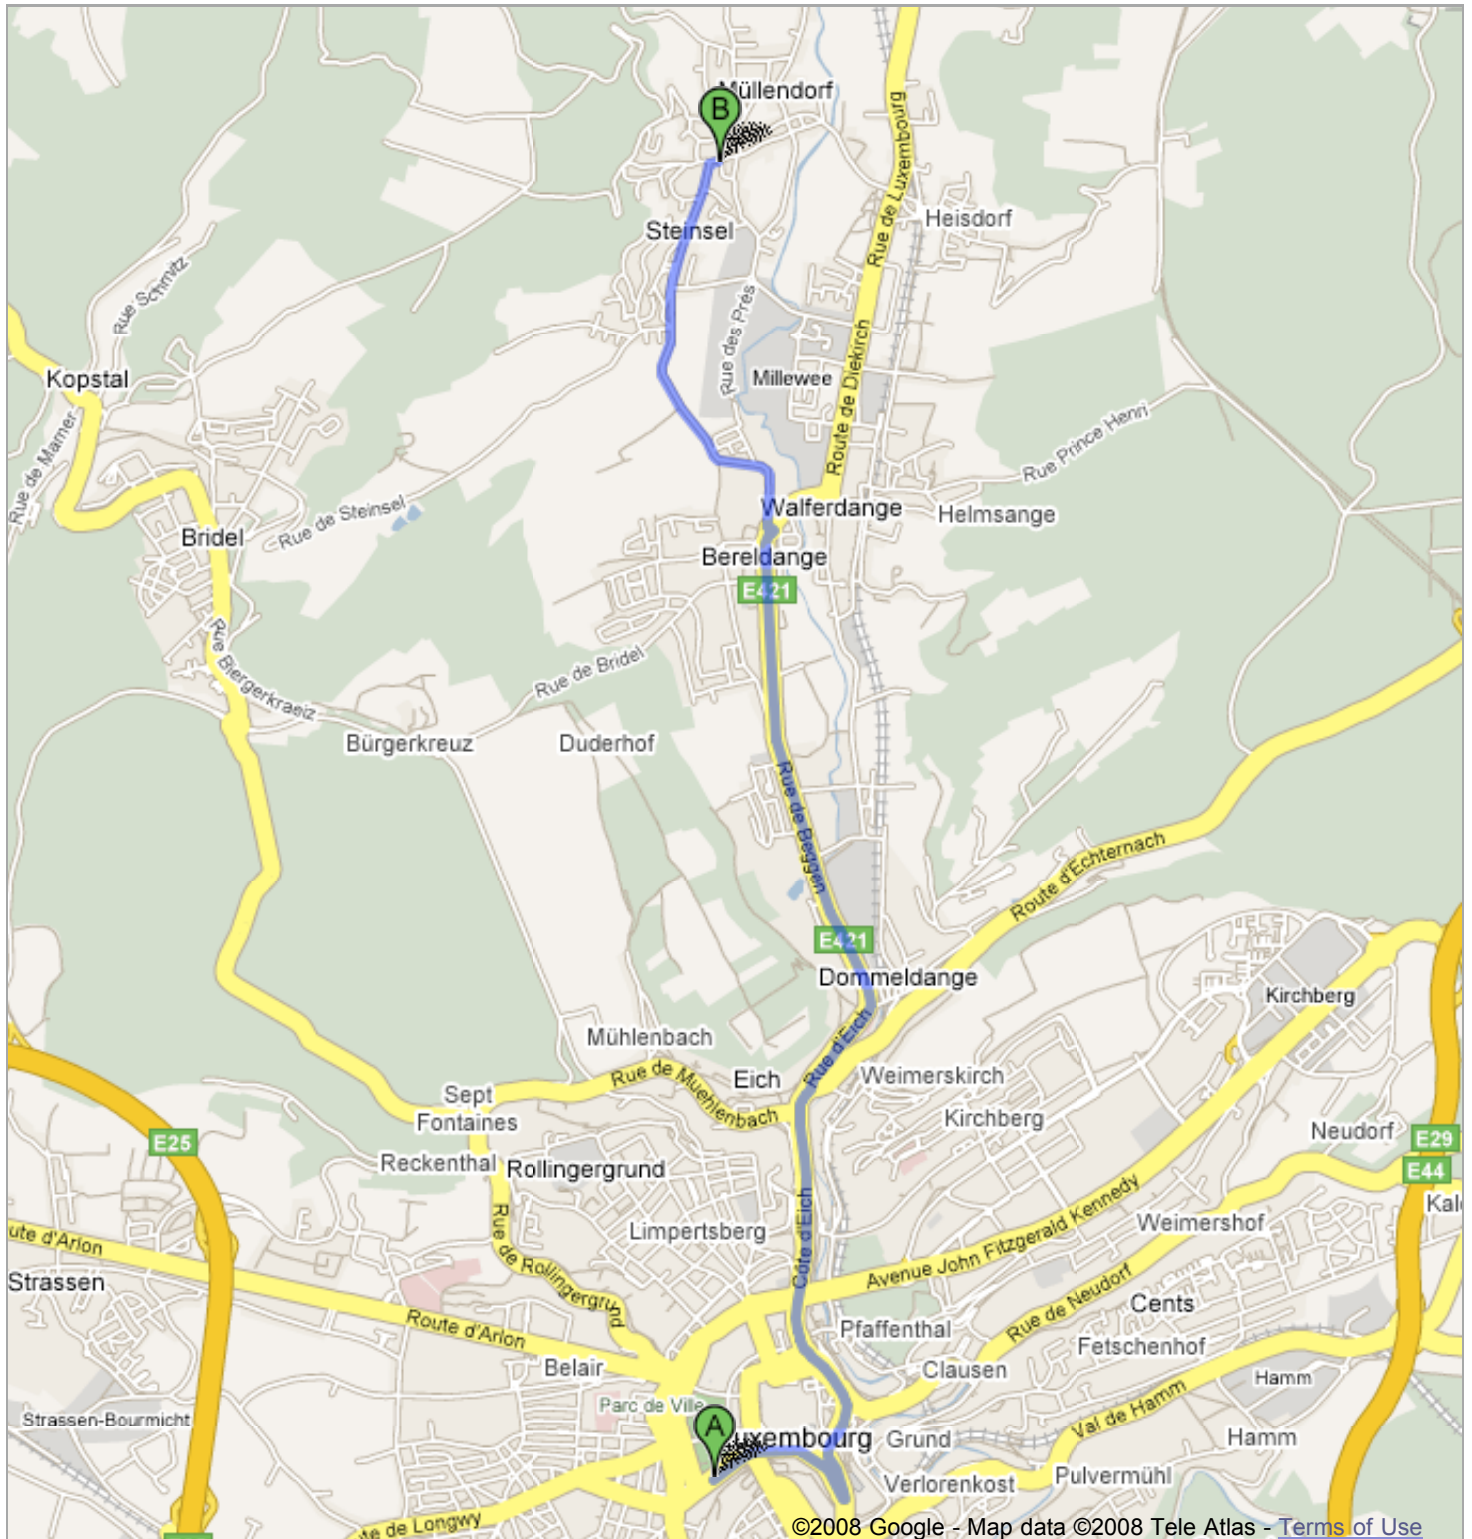

Start **5 Avenue Marie-Thérèse**
2132 Luxemburg, Luxemburg
End **Place de l'Eglise**
7316 Steinsel, Luxemburg
Travel **9.5 km – about 15 mins**

A **5 Avenue Marie-Thérèse**
2132 Luxemburg, Luxemburg

Drive: 9.5 km – about 15 mins

- | | |
|---|-----------------|
| 1. Head northeast on Avenue Marie-Thérèse toward Boulevard du Prince Henri | 0.3 km |
| 2. Continue on Boulevard Franklin Delano Roosevelt | 0.7 km
1 min |

←3. Turn left toward Côte d'Eich	1.0 km 2 mins
→4. Slight right at Côte d'Eich	1.6 km 2 mins
←5. Slight left to stay on Côte d'Eich	36 m
6. Continue on Rue d'Eich/E421 Continue to follow E421	3.4 km 5 mins
7. At the roundabout, take the 3rd exit onto CR123/Rue de Steinsel Continue to follow CR123	2.6 km 4 mins
→8. Turn right at CR123/Place de l'Eglise	40 m

 **Place de l'Eglise**
7316 Steinsel, Luxemburg

These directions are for planning purposes only. You may find that construction projects, traffic, or other events may cause road conditions to differ from the map results.

Map data ©2008 Tele Atlas